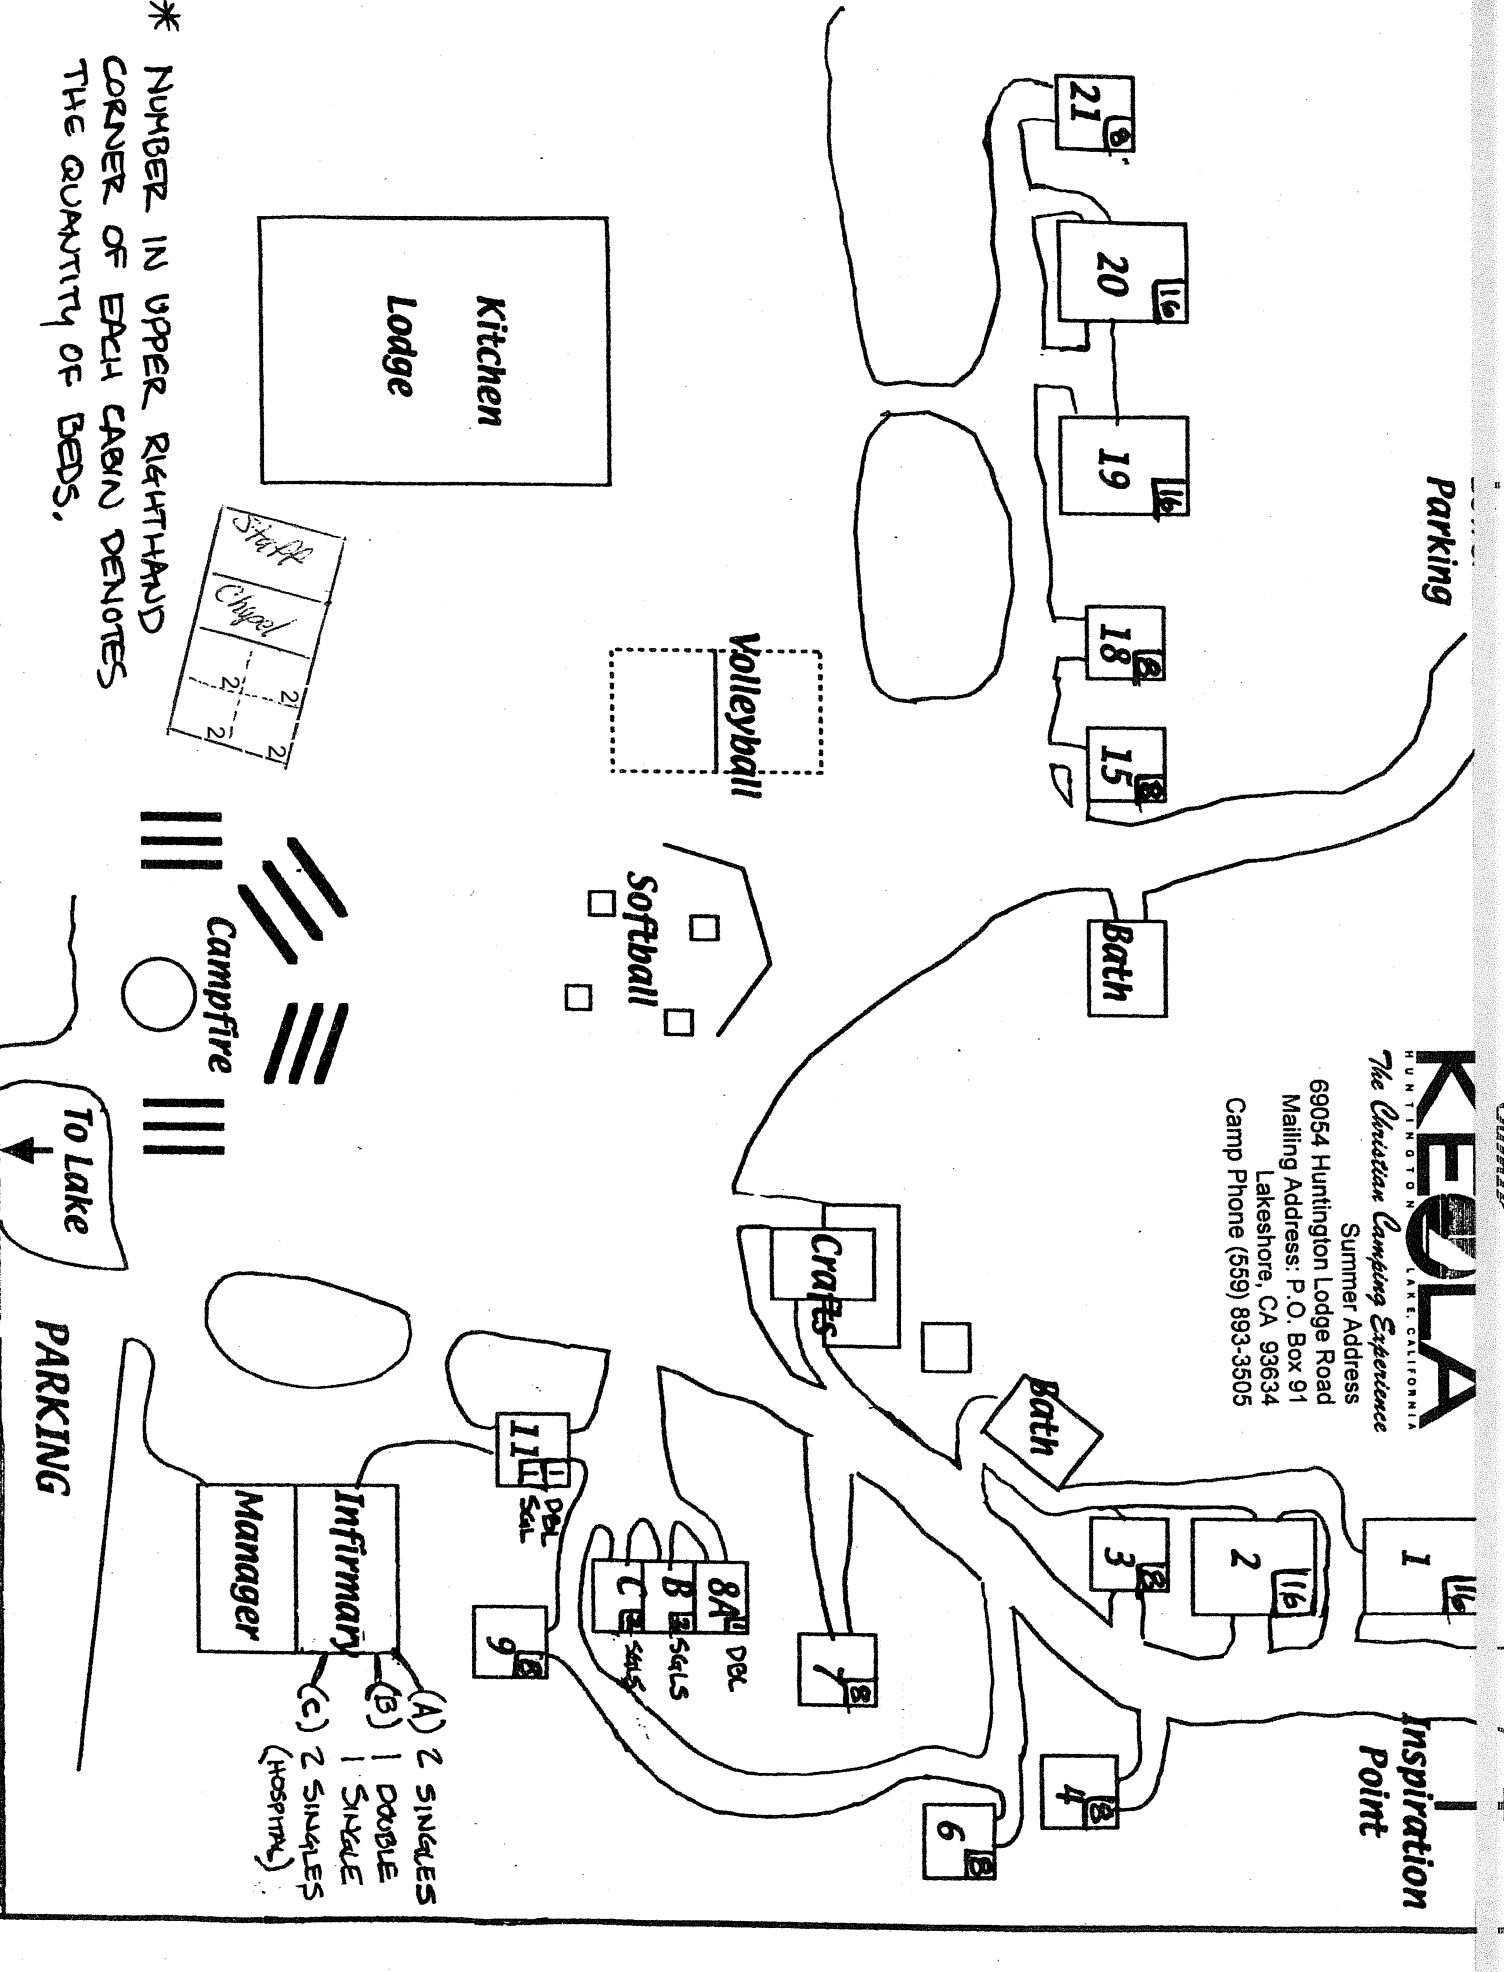

KEOLA

HUNTINGTON LAKE, CALIFORNIA

The Christian Camping Experience

Summer Address
69054 Huntington Lodge Road
Mailing Address: P.O. Box 91
Lakeshore, CA 93634
Camp Phone (559) 893-3505

Parking

Inspiration Point

Staff				
Chapel				
	2	2	2	2
	2	2	2	2

(A) 2 SINGLES
 (B) 1 DOUBLE SINKLE
 (C) 2 SINGLES (HOSTEL)
 Infirmmary
 Manager

* NUMBER IN UPPER RIGHT-HAND CORNER OF EACH CABIN DENOTES THE QUANTITY OF BEDS.